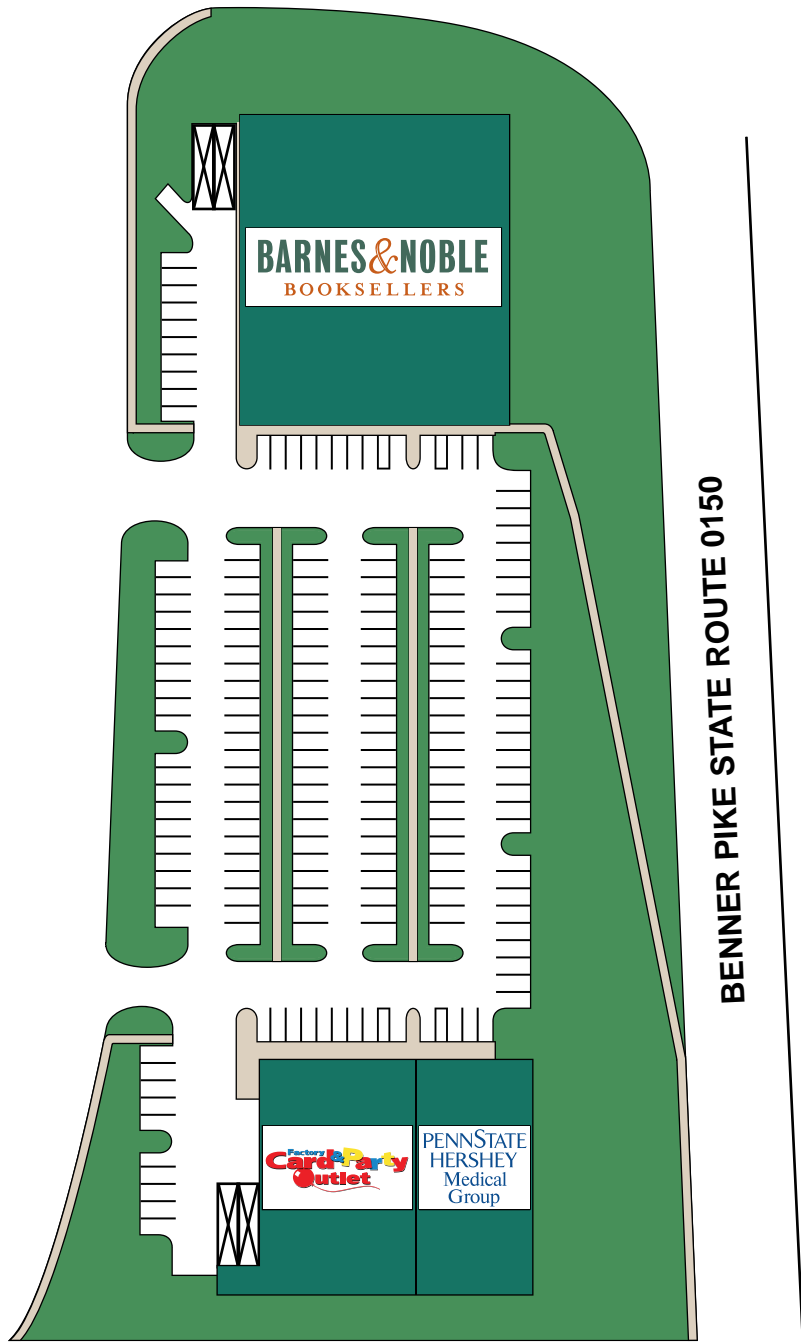

BENNER PIKE STATE ROUTE 0150

TENANT LIST	
BARNES & NOBLE	25,116 SF
FACTORY CARD & PARTY OUTLET	10,675 SF
PENN STATE HERSHEY MEDICAL GROUP	8,625 SF

HAUCK HOLDINGS, LTD.
4334 Glendale-Milford Road
Cincinnati, Ohio 45242
Cincinnati: 513-733-3300
800-536-3300 - Fax: 513-733-8621
E-Mail: hsf@hauckco.com
Web Site: www.hauckco.com